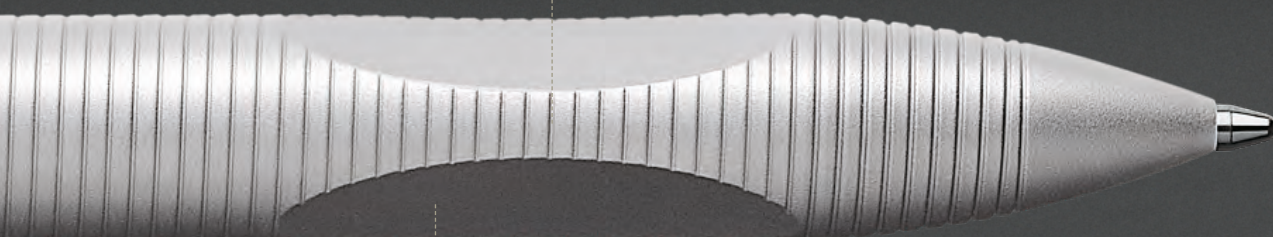

ALUMINIUM P'3120

Aluminium represents lightweight construction and elegance, speed and sportiness. The series is available in the colors anthracite, titanium and natural aluminium. The concave handle recesses make writing comfortable. Particular eye catcher: version with gold colored barrel and gold-plated clip.

L'aluminium est symbole de légèreté et d'élégance, évoquant vitesse et sport. Cette série existe dans les couleurs anthracite, titane et aluminium naturel. Les zones de préhension concaves assurent un grand confort d'écriture. Le regard sera immédiatement attiré par la version au corps de couleur or avec clip en or.

El aluminio es símbolo de ligereza y elegancia, rapidez y deportividad. La serie está disponible en los colores antracita, titanio y aluminio natural. Las zonas cóncavas de agarre permiten escribir con comodidad. La versión más atractiva tiene la caña en color oro y un clip dorado.

Aluminium barrel | Corps en aluminium | Cuerpo de aluminio

Concave handle recesses | Zones de préhension concaves | Zonas de agarre cóncavas

[GB] P'3120 aluminium ballpoint pen and mechanical pencil

[F] P'3120 Stylo-bille et porte-mine en aluminium

[E] P'3120 Bolígrafo y portaminas de aluminio

Natural ballpoint pen | Stylo-bille naturel | Bolígrafo natural	989 293
Natural mechanical pencil | Porte-mine naturel | Portaminas natural	989 269
Anthracite ballpoint pen | Stylo-bille anthracite | Bolígrafo antracita	989 277
Anthracite mechanical pencil | Porte-mine anthracite | Portaminas antracita	989 244
Titanium ballpoint pen | Stylo-bille titane | Bolígrafo titanio	989 285
Titanium mechanical pencil | Porte-mine titane | Portaminas titanio	989 251
Gold ballpoint pen | Stylo-bille or | Bolígrafo oro	989 327