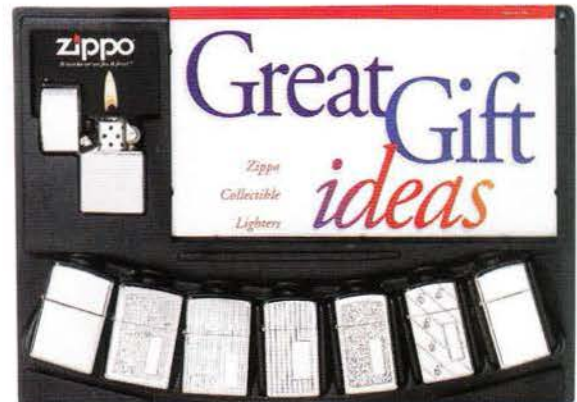

MPB-8
1 ea. No. 200, 250, 350, 352, 1610, 1615,
1625, 1652
$147.60