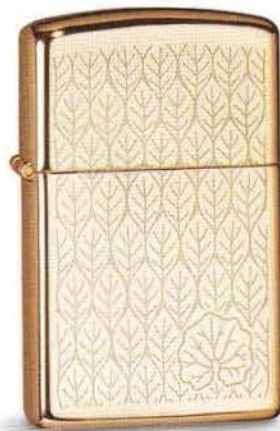

PERFORMER PEN IMPRINTS

The imprinting method used on our Performer Pen Series is a state-of-the-art computer-controlled silk screening process. The image is applied one color at a time with custom paint and high density mesh screens to create a crisp, lasting impression.

Products shown at actual size

LASER ENGRAVING

Laser engraving is one of the newest customization methods offered by Zippo. The state-of-the-art process allows tremendous flexibility in reproducing your artwork on our products. Our laser engravers are computer programmed to generate crisp, accurate replication of your imprint. Laser engraving is now available on most Zippo products. Show us your artwork and we will tell you if laser engraving will work for you.