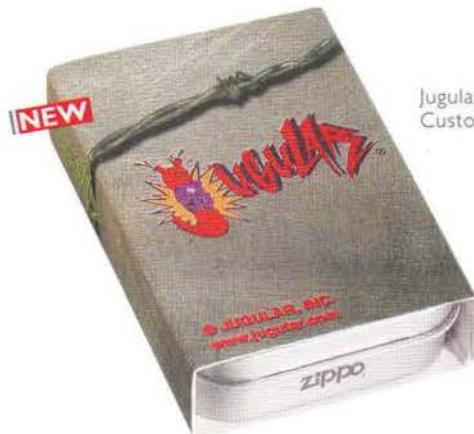

Put together two of the world's most recognized names: Anheuser-Busch and Zippo. You get a beautiful collection of memorable icons on high quality lighters. This year the collection grows with the addition of five bright and bold new lighters, in a variety of finishes and colors.

No. 205JUG 205
Jugular w/ Barbed
Wire Border
Satin Chrome
\$20.95

No. 218JUG 207
Jugular Eyeball
Black Matte
\$29.95

No. 200JUG 208
Jugular Skateboard
Brushed Chrome
\$27.95

get intense

Zippo lighters are the backdrop for four dynamic executions of the JUGULAR logo by renowned graffiti artist MEAR. JUGULAR, Inc., one of America's hottest extreme sports brands, provides athletes all over the world with durable, visually exciting products that reflect the intensity of our times. With vibrant colors, bold graphics, and a lifetime guarantee, these Zippo lighters are no exception.