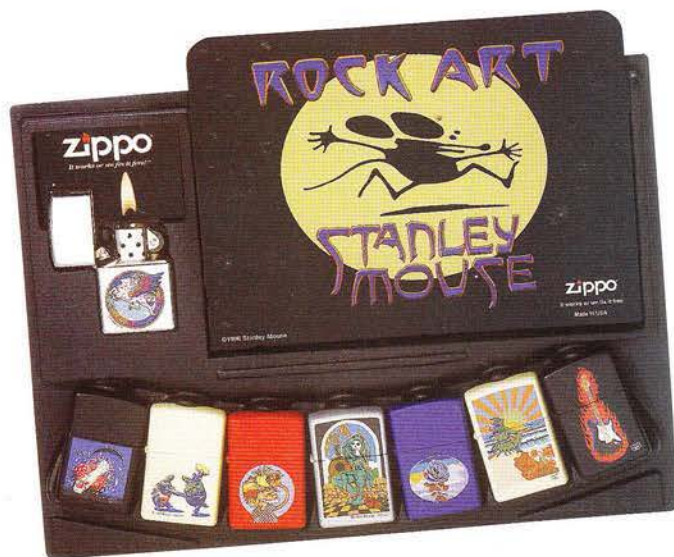

RA99-8
Rock Art Panel includes one each of: 224RA 582, 218RA 583, 216RA 584, 218RA 585, 216RA 586, 250RA 587, 237RA 588, and 233RA 589, plus panel and custom header.
$260.60