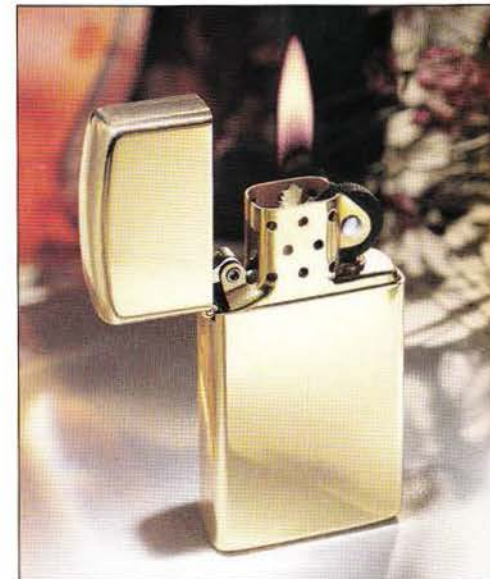

SLIM GOLD PLATED

No. 1610G
High Polish
Gold Plated
\$23.95

No. 1661G
Western Floral
Gold Plated
\$33.95

No. 3100
Classic
Gold Plated
\$26.95

No. 3300
Shimmer
Gold Plated
\$26.95

No. 3400
Swirl
Gold Plated
\$26.95

No. 3500
Black Elegance
Gold Plated
\$28.95

No. 3600
Golden Tortoise
Gold Plated
\$31.95

NEW
No. 3700
Celtic Design
Gold Plated
\$29.95

Product shown at actual size

a genuine find in sleek form

This fashionably slim collection of gold-plated Zippos brings a truly sophisticated flair to any event. The line is expanded with an additional new Celtic design.