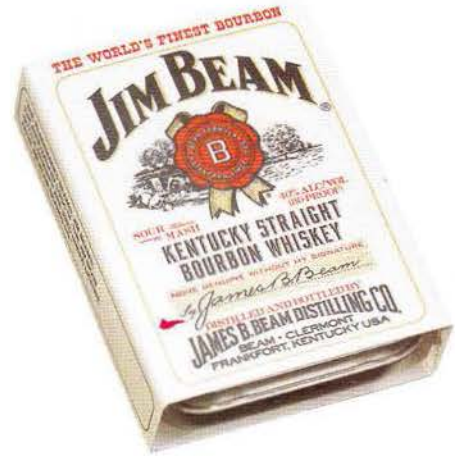

Rock Art
Certificate

JIM BEAM

[Worldwide]

NEW
No. 200JB 311
Jim Beam Sour Mash
Brushed Chrome
\$20.95

NEW
No. 200JB 314
Jim Beam Bottle
Brushed Chrome
\$28.95

NEW
No. 205JB 315
Jim Beam Label
Satin Chrome
\$21.95

Jim Beam
Custom Sleeve

No. 250JB 928
Jim Beam Pewter Emblem
High Polish Chrome
\$28.95

No. 254JB 929
Jim Beam Brass Emblem
High Polish Brass
\$31.95

The trademarks Jim Beam®, the Anniversary logo™, the Jim Beam bottle design™ are used under license from Jim Beam Brands Co. © Jim Beam Brands Co.