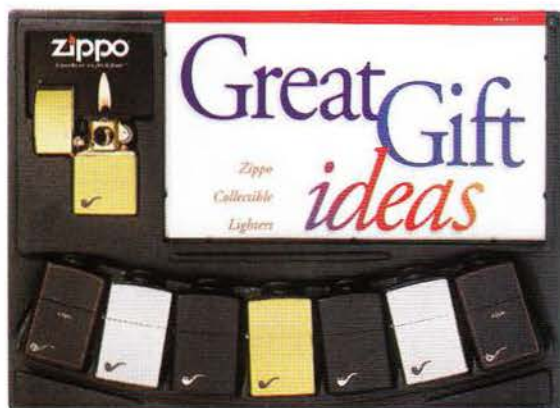

PLC-8
2 ea. Pipe Lighters No. 200PL, 204PL,
218PL, 218PLZB
$139.60