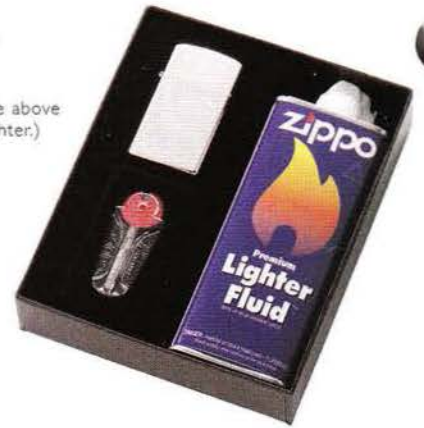

(Add the price above to any regular lighter.)

No. 50S
Gift Kit Slim
\$4.95

(Add the price above to any slim lighter.)

to show you care

A Zippo gift kit is the perfect way to give a Zippo windproof lighter. Gift kit includes six flints and fuel in a silver gift box. It's a distinctive presentation for any Zippo lighter.