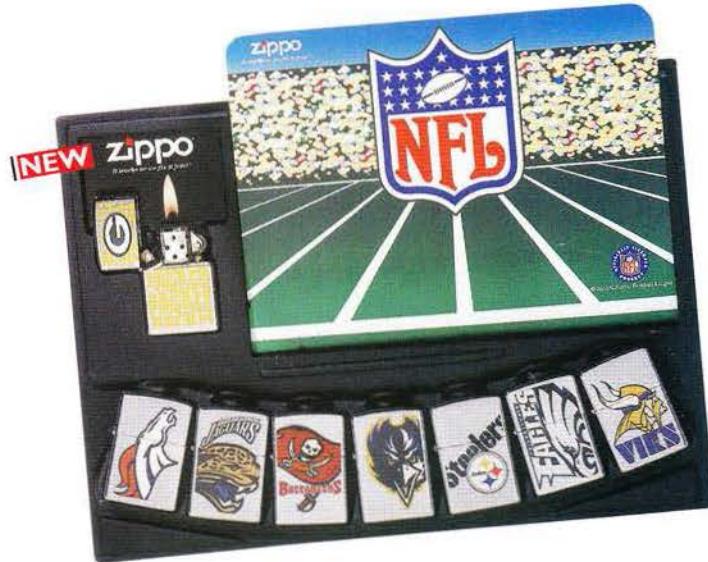

NFL
Empty panel with custom header. Order any 8 lighters.