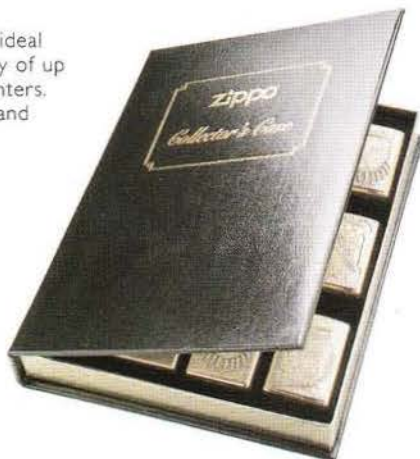

No. 2406N
Flint Cards 24
Per Display Box
\$.64/card

COLLECTOR'S BOOK

No. 174710
This distinctive volume is ideal for the storage and display of up to 12 treasured Zippo lighters. Black leatherette binding and velour display platform. (Lighters not included.)
\$18.95