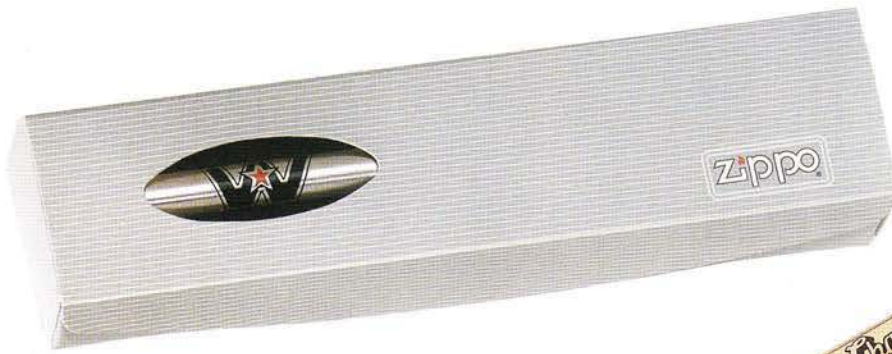

PERFORMER PENS