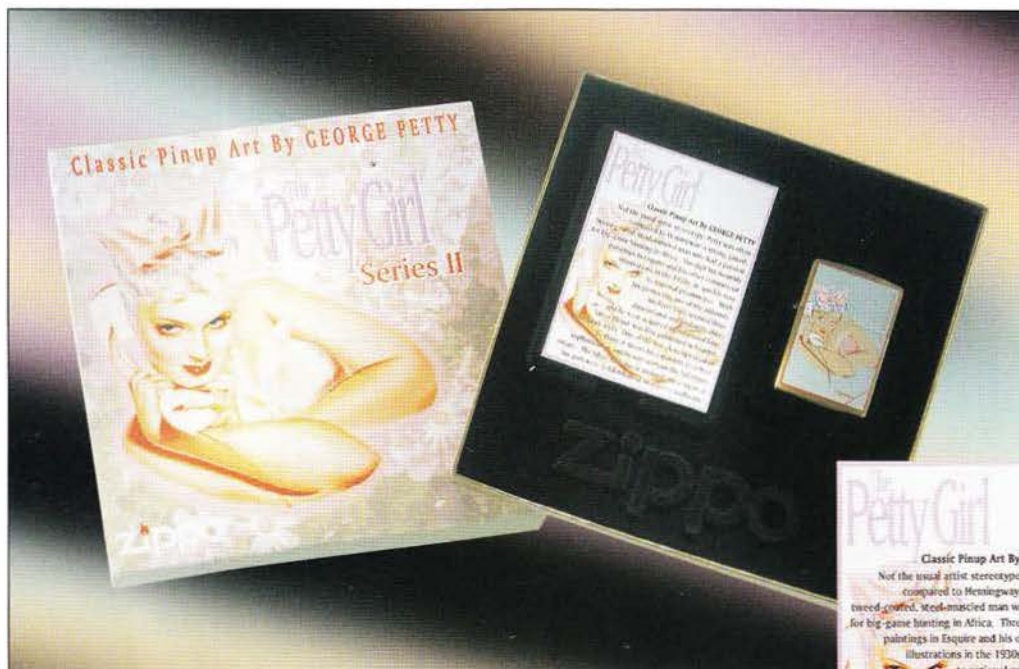

No. 218PG 642
Bewitching
Black Matte
\$42.95

No. 200PG 643
Flower Girl
Brushed Chrome
\$37.95

No. 204BPG 644
Bunny with Skates
Brushed Brass
\$41.95

captivating beauties

Six pretty pinup girls adorn these Zippo lighters. Styled from George Petty's classic pinup artwork of the '30s and '40s, these

All-American beauties are something to behold. Each pretty Petty Girl is packaged in a deluxe gift box with a trading card and custom sleeve.

Petty Girls Gift Set includes trading card and custom sleeve