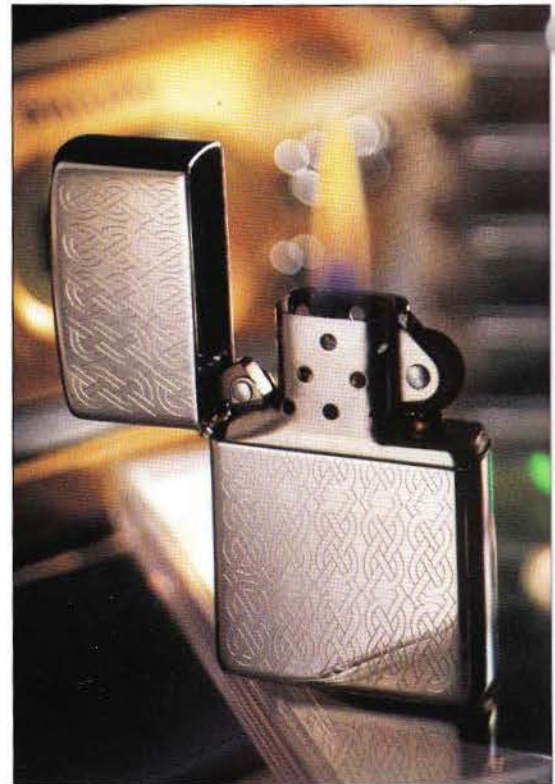

No. 240 25
Vintage w/o slashes
Brushed Brass
\$18.95

No. 260 25
Vintage w/o slashes
High Polish Chrome
\$17.95

No. 270 25
Vintage w/o slashes
High Polish Brass
\$19.95

like the original

These more squared-off Zippo styles hearken back to the original styles George Blaisdell produced in 1933. Some feature diagonal cuts and others are plain face. But all are reminiscent of those vintage 1930s originals.

SILVER PLATED

No. 100
High Polish
Silver Plated
\$19.95

No. 335
Shimmer
Silver Plated
\$25.95

No. 260S
Vintage
Silver Plated
\$23.95

No. 352S
Venetian
Silver Plated
\$29.95

NEW
No. 590S
Leaves
Silver Plated
\$25.95

NEW
No. 595S
Celtic Knot
Silver Plated
\$25.95

Product shown at actual size

STERLING SILVER

No. 12A
Floral
Sterling Silver
\$217.95

No. 13
Brushed Finish
Sterling Silver
\$157.95

No. 14
Vintage
Sterling Silver
\$157.95