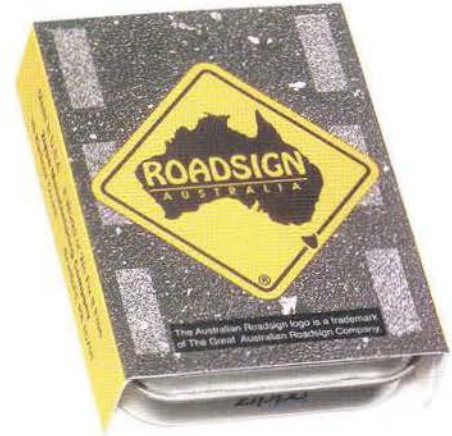

Australian
Roadsigns
Custom Sleeve