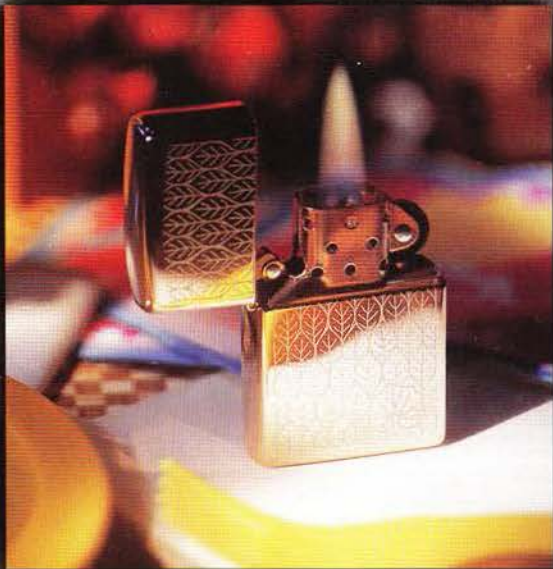

DUCKS

[Worldwide]

No. 221BS B218
Wood Duck
Green Matte
\$33.95

No. 239BS B219
Canvas Back
Navy Matte
\$33.95

No. 216BS B220
Pintail
Cream Matte
\$33.95

No. 216BS B221
Canada Geese
Cream Matte
\$33.95

classics