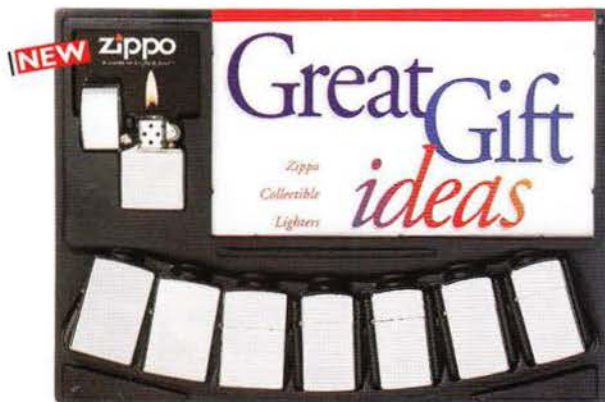

MPA-8
4 ea. No. 200 Brushed Chrome Regular
4 ea. No. 1600 Brushed Chrome Slim
$111.60