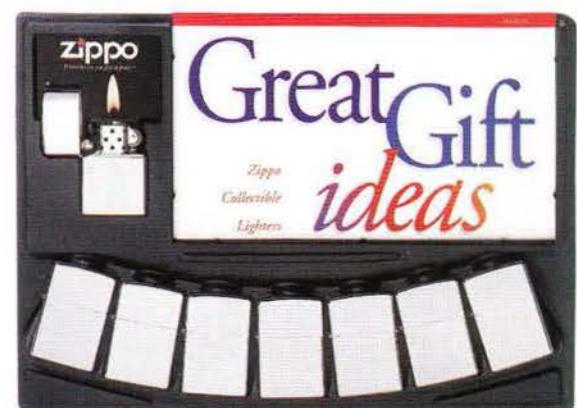

PP-8
8 ea. No. 200 Brushed Chrome
$111.60

Create your own custom display with an empty Profit Panel and any eight lighters.