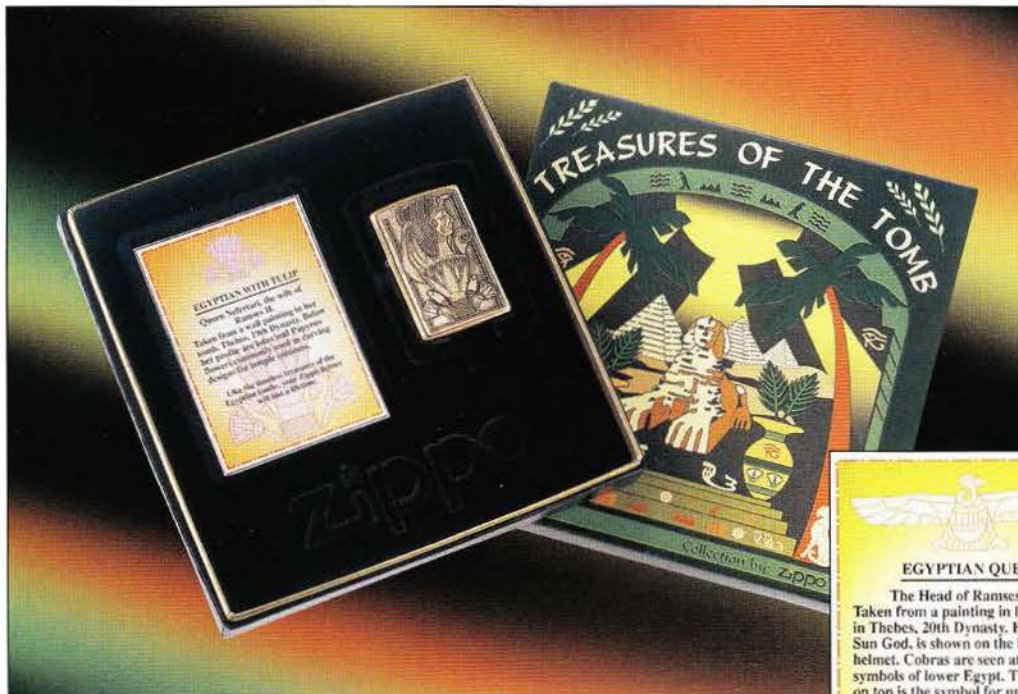

No. 204BBS B214
Egyptian Queen
and Flowers
Brushed Brass
\$36.95

No. 200BS B215
Egyptian Queen
and Flowers
Brushed Chrome
\$34.95

No. 204BBS B216
Egyptian Fox
Headed Man
Brushed Brass
\$36.95

No. 200BS B217
Egyptian Fox
Headed Man
Brushed Chrome
\$34.95