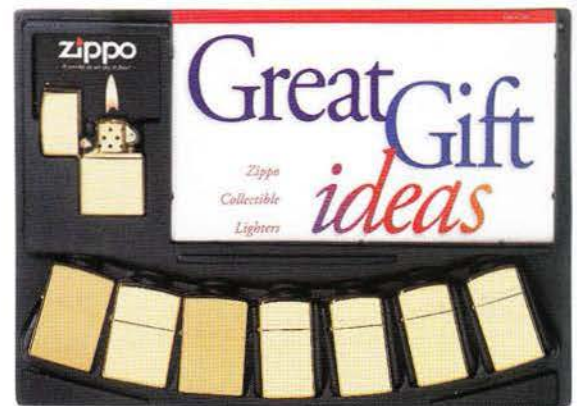

The Zippo Pipe Master is a handy pocket tool for the pipe smoker. Convenient features include a bowl reamer tool, pipe tamp, money clip, file, and knife.

Pipe lighter inserts available on most regular models. Please specify when ordering.

PROFIT PANELS

We've updated our profit panels with a fashionable new look and bright, bold custom header card.

BMA-8
4 ea. No. 218 Black Matte Regular
4 ea. No. 218ZB Black Matte Regular w/Zippo and Border
\$139.60