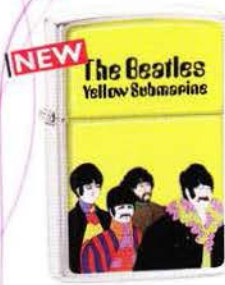

© 2000 KISS Catalog, Ltd.

Of special interest to collectors: The authenticity of your Zippo windproof lighter is assured by the factory stamp on the bottom of the case. The code indicates month and year of manufacture. To obtain a free Zippo Lighter Collector's Guide, call (814) 368-2700, fax Dept. CLC (814) 368-2874, or click zippo.com.

YELLOW SUBMARINE

[Worldwide]

NEW
No. 200YS 520
The Beatles
Yellow Submarine
Brushed Chrome
\$26.95

NEW
No. 200YS 524
The Beatles
Yellow Submarine
Brushed Chrome
\$27.95

NEW
No. 205YS 525
Yellow Submarine
Portholes
Satin Chrome
\$32.95