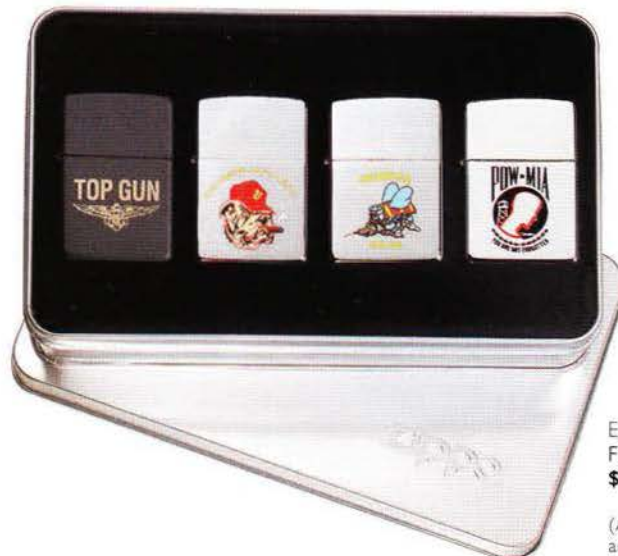

EZT4
Four-Pack Lighter Tin
$6.95

(Add the price above to any four lighters.)