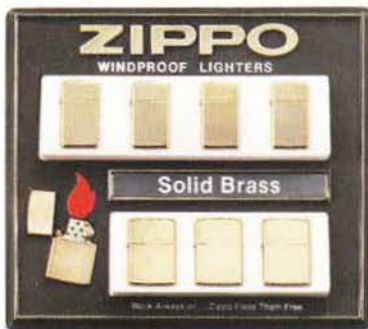

Other lighter assortments are available on display panels.