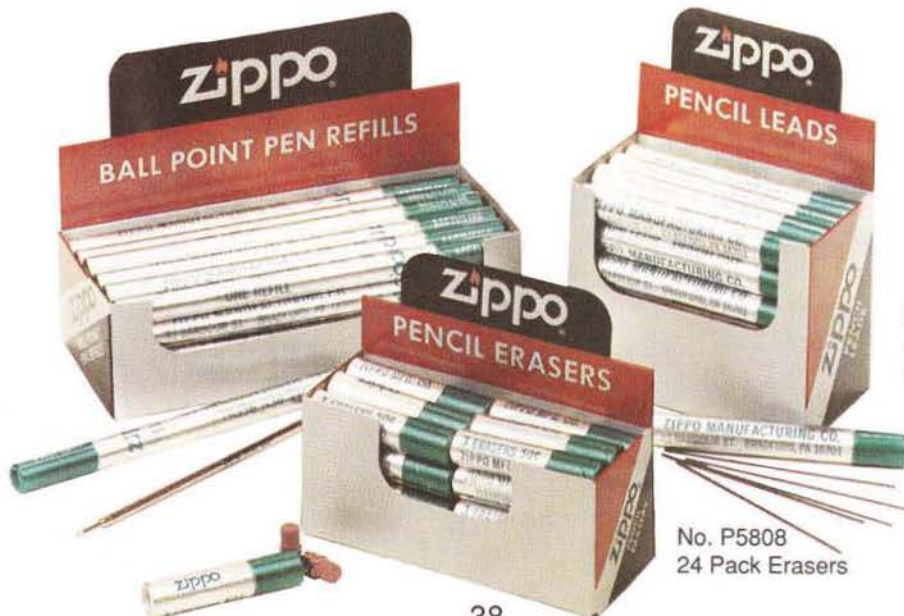

No. 3165
Lighter Fluid
12 oz. size
Carton of 24

No. 3141
Lighter Fluid
4.5 oz. size
Carton of 24

No. 3812
Butane Fuel
2.5 oz. size
Carton of 12

No. RD5806
48 Pack Refill
Blue Medium
Black Medium
Black Fine
Blue Fine

No. P5806
24 Pack Refill
Blue Medium
Black Medium
Black Fine
Blue Fine

No. P5807
24 Pack Pencil
Leads

No. P5808
24 Pack Erasers

◀ ZM Display
An assortment of windproof lighters in this sleek state of the art motion unit.
Displays 36 lighters.