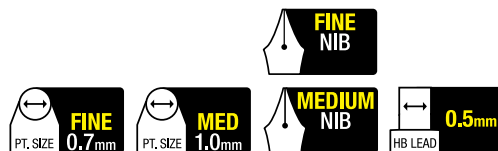

PILOT MR

ANIMAL COLLECTION®

- Add a touch of the exotic to your everyday writing
- Premium brass barrel with stainless steel accents and nib
- Packaged in an elegant gift box
- Available in:
  - Fine Point (0.7mm) Gel Roller,
  - Medium Point (1.0mm) Ball Point,
  - Fine & Medium Nib Fountain Pen,
  - Extra Fine (0.5mm) Mechanical Pencil
- Black ink
- Mechanical Pencil contains strong #2 HB lead
- Refillable ([pg 93](#), [96](#), [98](#) & [100](#))

Available Ink Colors:

BLK