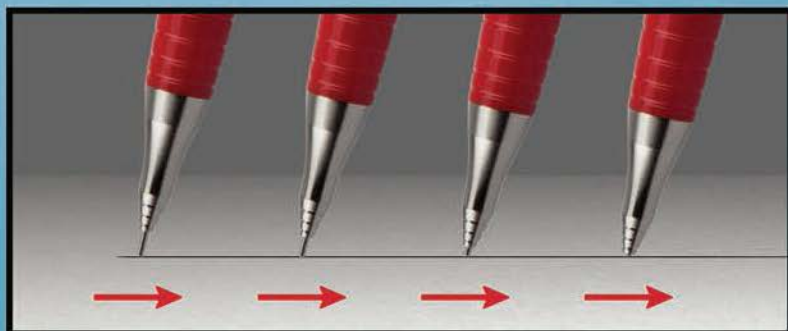

## SUPER SLIDING SLEEVE™

PREVENTS LEAD FROM BREAKING

The lead automatically feeds out as the protective metal sleeve retracts into the barrel. Once the sleeve fully retracts, simply give it 1-Click and continue writing.