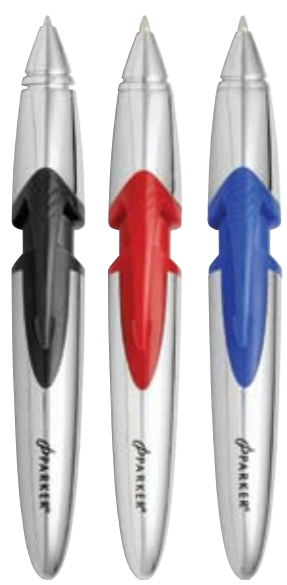

write wear
SLINGER II

SLINGER II CHROME

Bold sleek contours accentuated with strong angled lines with an articulated retractable mid-section. The barrel is encased in chrome plating offset by an ergonomic front end. The cap connects with the lanyard.

- GREY BP
- RED BP
- BLUE BP