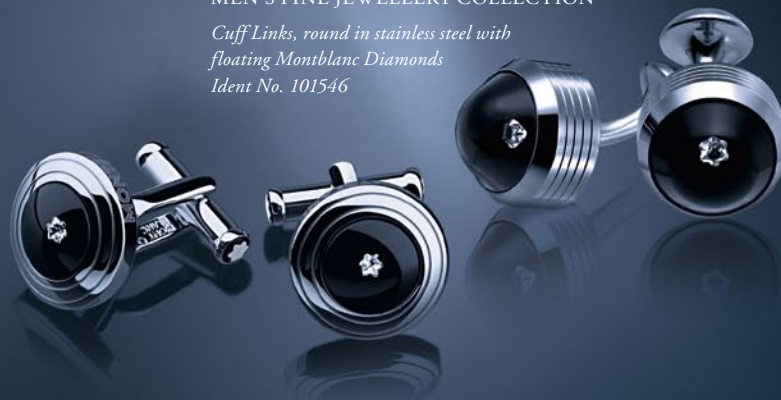

*Fountain Pen, Ident No. 105974*

*Ballpoint Pen, Ident No. 106125*

MEISTERSTÜCK MONTBLANC DIAMOND CLASSIQUE

*Rollerball, Ident No. 105982*

MEN'S FINE JEWELLERY COLLECTION

*Cuff Links, round in stainless steel with  
floating Montblanc Diamonds  
Ident No. 101546*

MEN'S FINE JEWELLERY COLLECTION

*Cuff Links, round in stainless steel with  
floating Montblanc Diamonds  
Ident No. 106103*

The “TRIBUTE TO THE MONT BLANC”  
COLLECTION – fascinating homage  
to the highest mountain of Europe.