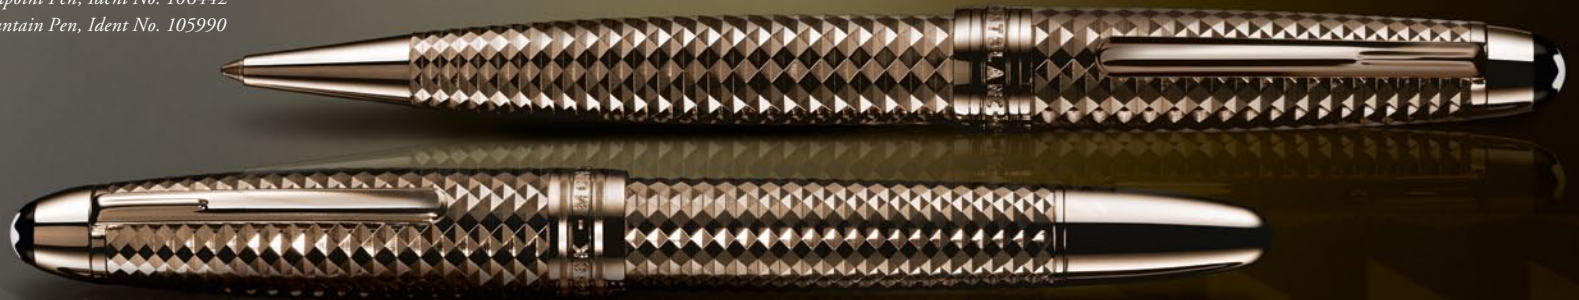

MEISTERSTÜCK SOLITAIRE
GEOMETRIC DIMENSION

Ballpoint Pen, Ident No. 106442
Fountain Pen, Ident No. 105990