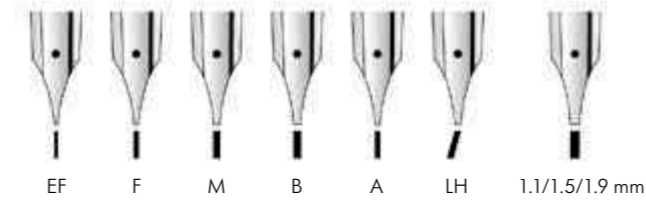

Nib grades/Plumines

LAMY Z 50

Nibs made of steel, polished or black / minimum sales package: 5 pcs.
Plumines de acero pulido o negro / suministro mínimo: 5 unidades.

Nib grades/Plumines:
EF, F, M, B, A, LH

Nib grades/Plumines:
1.1, 1.5, 1.9

Nib grades/Plumines:
EF, F, M, B, LH